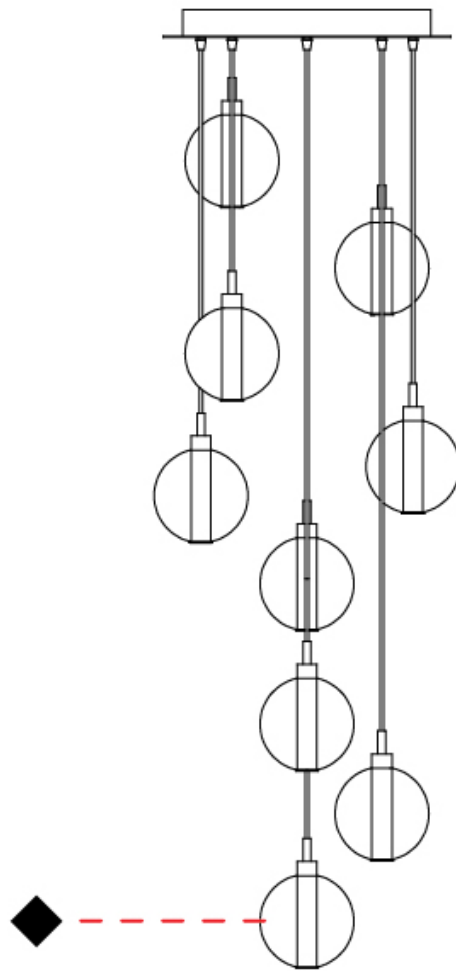

#### PHYSICAL

Shape: Round  
 Diameter (mm): 460  
 Diameter (in): 18 7/8  
 Height (mm): 160  
 Height (in): 6 5/16  
 Max. Overall Height (mm): 1660  
 Max. Overall Height (in): 64 15/16  
 Light Distribution: Omnidirectional  
 Weight (kg): 5.6  
 Weight (lbs): 12.35  
 Fixture Finish: [AMB](#) / [BLK](#) / [BRZ](#) / [GLD](#) / [GRN](#) / [PNK](#) / [RGD](#) / [RUB](#) / [SKB](#) / [SMK](#) / [STE](#) / [TOB](#) / [TRA](#)  
 Holder Finish: PSS  
 Fixture Material: Glass / Metal  
 Cable Details: 1500mm cable

## OSCURA - 9 LIGHT MULTIPLE SUSPENSION

D141144-

PROJECT \_\_\_\_\_

TYPE \_\_\_\_\_

SPECIFIER \_\_\_\_\_

QUANTITY \_\_\_\_\_

DATE \_\_\_\_\_

D

#### PHYSICAL

Shape: Round             
 Diameter (mm): 460             
 Diameter (in): 18 7/8             
 Height (mm): 160             
 Height (in): 5 7/8             
 Max. Overall Height (mm): 1660             
 Max. Overall Height (in): 64 15/16             
 Light Distribution: Omnidirectional             
 Weight (kg): 6.3             
 Weight (lbs): 13.9             
 Fixture Finish:            AMB / BLK / BRZ / GLD / GRN / PNK / RGD / RUB / SKB /  
 SMK / STE / TOB / TRA             
 Holder Finish: PSS             
 Fixture Material: Glass / Metal             
 Cable Details: 1500mm cable           