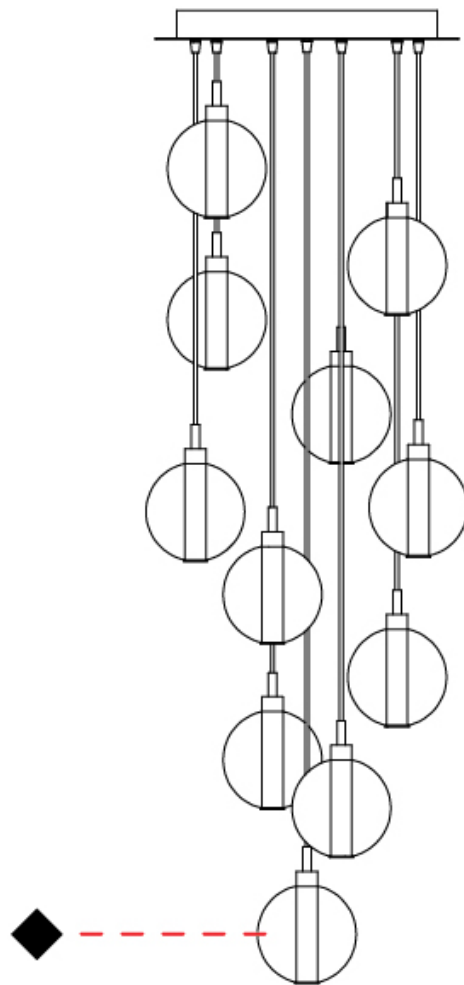

#### PHYSICAL

Shape: Round  
 Diameter (mm): 460  
 Diameter (in): 18 7/8  
 Height (mm): 160  
 Height (in): 6 5/16  
 Max. Overall Height (mm): 1660  
 Max. Overall Height (in): 64 15/16  
 Light Distribution: Omnidirectional  
 Weight (kg): 5.6  
 Weight (lbs): 12.35  
 Fixture Finish: [AMB](#) / [BLK](#) / [BRZ](#) / [GLD](#) / [GRN](#) / [PNK](#) / [RGD](#) / [RUB](#) / [SKB](#) / [SMK](#) / [STE](#) / [TOB](#) / [TRA](#)  
 Holder Finish: PSS  
 Fixture Material: Glass / Metal  
 Cable Details: 1500mm cable

#### PHYSICAL

Shape: Round             
 Diameter (mm): 460             
 Diameter (in): 18 7/8             
 Height (mm): 160             
 Height (in): 5 7/8             
 Max. Overall Height (mm): 1660             
 Max. Overall Height (in): 64 15/16             
 Light Distribution: Omnidirectional             
 Weight (kg): 6.3             
 Weight (lbs): 13.9             
 Fixture Finish:            AMB / BLK / BRZ / GLD / GRN / PNK / RGD / RUB / SKB /  
 SMK / STE / TOB / TRA             
 Holder Finish: PSS             
 Fixture Material: Glass / Metal             
 Cable Details: 1500mm cable           

## OSCURA - 11 LIGHT MULTIPLE SUSPENSION

D141145-

PROJECT \_\_\_\_\_

TYPE \_\_\_\_\_

SPECIFIER \_\_\_\_\_

QUANTITY \_\_\_\_\_

DATE \_\_\_\_\_

D