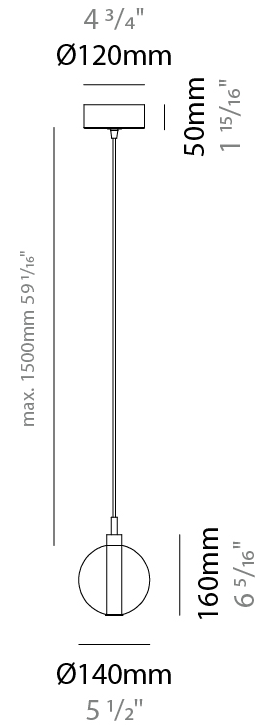

OSCURA - MONOPOINT SUSPENSION

D141135-

base number Finish
Options

1. To build a product code in our configurator select the specify button on the base model # product page
2. To build a manual product code on this datasheet choose from the options listed below in blue font and add the suffix to the base model #

GENERAL

Series: Oscura
Subseries: Oscura - Monopoint
Brand: Cangini & Tucci
Division: Design
Mounting Type: Suspension
Mounting Location: Ceiling
Subcategory: Pendant

PHYSICAL

Shape: Round
Diameter (mm): 140
Diameter (in): 5 1/2
Height (mm): 160
Height (in): 6 5/16
Max. Overall Height (mm): 1660
Max. Overall Height (in): 65 3/8
Light Distribution: Omnidirectional
Weight (kg): 0.51
Weight (lbs): 1.12
Fixture Finish: [AMB](#) / [BLK](#) / [BRZ](#) / [GLD](#) / [GRN](#) / [PNK](#) / [RGD](#) / [RUB](#) / [SKB](#) / [SMK](#) / [STE](#) / [TOB](#) / [TRA](#)
Holder Finish: CHR
Fixture Material: Glass / Metal
Cable Details: 1500mm cable

ELECTRICAL

Number of Lamps: 1
Lamp Type: LED Retrofit
Bulb Included: Bulb Not Included
Max. Wattage Per Lamp (W): 4
Lamp Base: G9
Input Voltage (V): 120

LED

OPTICAL

RATINGS AND CERTIFICATIONS

Certified By: Certified for North American Standards
IP rating: IP20

PROJECT	
TYPE	
SPECIFIER	
QUANTITY	
DATE